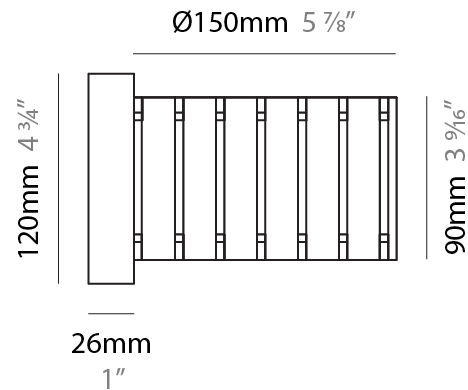

PROJECT	
TYPE	
SPECIFIER	
QUANTITY	
DATE	

LUZ OCULTA WOOD SURFACE

D53031- -
base number   Finish Options   Finish Options

1. To build a product code in our configurator select the specify button on the base model # product page
2. To build a manual product code on this datasheet choose from the options listed below in blue font and add the suffix to the base model #

GENERAL

Series: Luz Oculta
Subseries: Luz Oculta Wood
Partner: Fambuena
Division: Design
Installation: Surface
Product Type: Wall Surface
Mounting Location: Wall
Light Distribution: Wall Effect

PHYSICAL

Shape: Cylinder
Diameter (mm): 150
Diameter (in): 5 7/8
Height (mm): 90
Height (in): 3 9/16
Fixture Finish: DOW / NAT
Holder Finish: BRA / BRZ
Fixture Material: Metal / Wood
Primary Material: Wood

ELECTRICAL

Number of Lamps: 1
Lamp Type: LED Retrofit
Lamp Shape: T4
Bulb Included: Bulb Not Included
Max. Wattage Per Lamp (W): 3
Lamp Base: G9
Input Voltage (V): 120

LED

OPTICAL

RATINGS AND CERTIFICATIONS

Certified By: Certified for North American Standards
IP rating: IP20