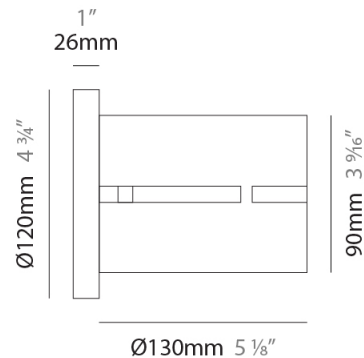

PROJECT	
TYPE	
SPECIFIER	
QUANTITY	
DATE	

LUZ OCULTA METAL SURFACE

D53027-

base number   Finish
Options

1. To build a product code in our configurator select the specify button on the base model # product page
2. To build a manual product code on this datasheet choose from the options listed below in blue font and add the suffix to the base model #

GENERAL

Series: Luz Oculta
Subseries: Luz Oculta Metal
Partner: Fambuena
Division: Design
Installation: Surface
Product Type: Wall Surface
Mounting Location: Wall
Light Distribution: Wall Effect

PHYSICAL

Shape: Cylinder
Diameter (mm): 130
Diameter (in): 5 1/4
Height (mm): 120
Depth (mm): 156
Height (in): 4 3/4
Depth (in): 6 1/8
[Fixture Finish: BRA / BRZ / ABR](#)
Fixture Material: Metal

ELECTRICAL

Number of Lamps: 1
Lamp Type: LED Retrofit
Lamp Shape: T4
Bulb Included: Bulb Not Included
Max. Wattage Per Lamp (W): 5
Lamp Base: G9
Input Voltage (V): 120

LED

OPTICAL

RATINGS AND CERTIFICATIONS

Certified By: Certified for North American Standards
IP rating: IP20