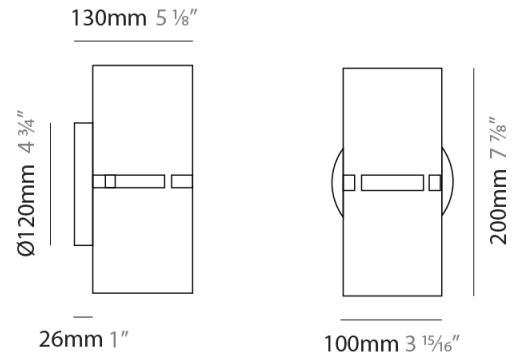

PROJECT
TYPE
SPECIFIER
QUANTITY
DATE

LUZ OCULTA METAL SURFACE

D53028-

base number   Finish
Options

1. To build a product code in our configurator select the specify button on the base model # product page
2. To build a manual product code on this datasheet choose from the options listed below in blue font and add the suffix to the base model #

GENERAL

Series: Luz Oculta
Subseries: Luz Oculta Metal
Partner: Fambuena
Division: Design
Installation: Surface
Product Type: Wall Surface
Mounting Location: Wall
Light Distribution: Wall Effect

PHYSICAL

Shape: Cylinder
Diameter (mm): 100
Diameter (in): 3 ¹⁵/₁₆
Height (mm): 200
Height (in): 7 ⁷/₈
Extension (mm): 120
Extension (in): 4 ³/₄
[Fixture Finish: BRA / BRZ / ABR](#)
Fixture Material: Metal

ELECTRICAL

Number of Lamps: 1
Lamp Type: LED Retrofit
Lamp Shape: T4
Bulb Included: Bulb Not Included
Max. Wattage Per Lamp (W): 5
Lamp Base: G9
Input Voltage (V): 120

LED

OPTICAL

RATINGS AND CERTIFICATIONS

Certified By: Certified for North American Standards
IP rating: IP20