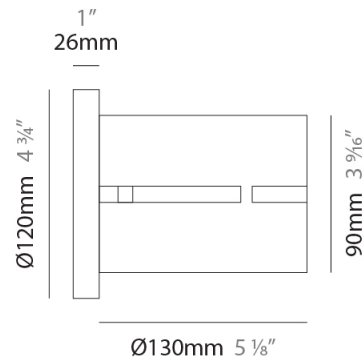

PROJECT	
TYPE	
SPECIFIER	
QUANTITY	
DATE	

LUZ OCULTA METAL SURFACE

D53027-

base number   Finish
Options

1. To build a product code in our configurator select the specify button on the base model # product page
2. To build a manual product code on this datasheet choose from the options listed below in blue font and add the suffix to the base model #

GENERAL

Series: Luz Oculta
Subseries: Luz Oculta Metal
Partner: Fambuena
Division: Design
Installation: Surface
Product Type: Wall Surface
Mounting Location: Wall
Light Distribution: Wall Effect

PHYSICAL

Shape: Cylinder
Diameter (mm): 130
Diameter (in): 5 1/4
Height (mm): 120
Depth (mm): 156
Height (in): 4 3/4
Depth (in): 6 1/8
[Fixture Finish: BRA / BRZ / ABR](#)
Fixture Material: Metal

ELECTRICAL

Number of Lamps: 1
Lamp Type: LED Retrofit
Lamp Shape: T4
Bulb Included: Bulb Not Included
Max. Wattage Per Lamp (W): 5
Lamp Base: G9
Input Voltage (V): 120

LED

OPTICAL

RATINGS AND CERTIFICATIONS

Certified By: Certified for North American Standards
IP rating: IP20